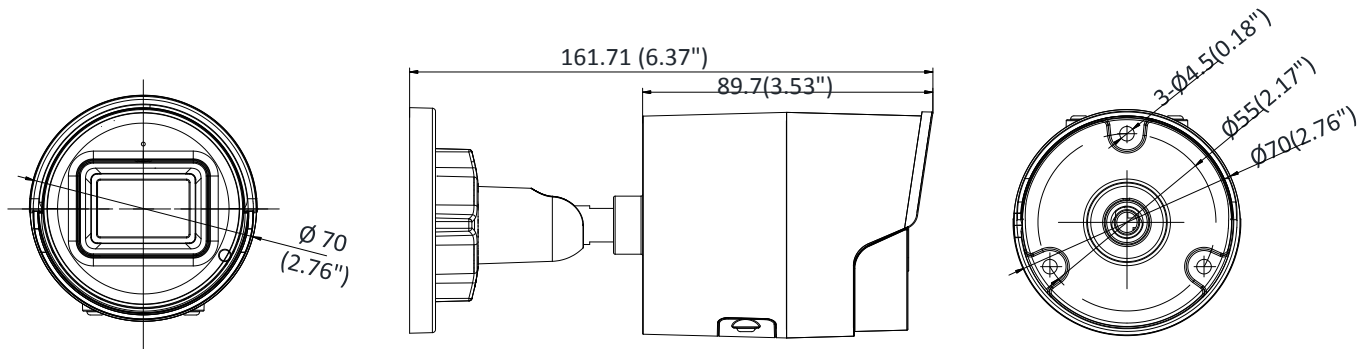

General Function	Mirror, password protection, privacy mask, watermark, IP address filter, one-key reset, anti-flicker, three streams, heartbeat
Software Reset	Yes
Linkage Method	Upload to FTP/NAS/memory card, notify surveillance center, send email, trigger recording, trigger capture Trigger recording: memory card, network storage, pre-record and post-record Trigger captured pictures uploading: FTP, HTTP, NAS, Email Trigger notification: HTTP, ISAPI, alarm output, Email
Storage Conditions	-30 °C to 60 °C (-22 °F to 140 °F), humidity 95% or less (non-condensing)
Startup and Operating Conditions	-30 °C to 60 °C (-22 °F to 140 °F), humidity 95% or less (non-condensing)
Power Supply	12 VDC ± 25%; PoE: (802.3af, class 3)
Power Consumption and Current	12 VDC, 0.5 A, max. 6 W PoE: (802.3af, 36V to 57V), 0.2 A to 0.13 A, max. 7.2 W
Power Interface	Φ5.5 mm coaxial power plug
Material	Metal
Camera Dimension	Φ70 × 161.7 mm (2.76" × 6.37")
Package Dimension	216 × 121 × 118 mm (8.5" × 4.8" × 4.6")
Camera Weight	500 g (1.1 lb.)
With Package Weight	710 g (1.6 lb.)
<b>Approval</b>	
Protection	-I model: Ingress protection: IP67 (IEC 60529-2013) -IU model: Ingress protection: IP66 (IEC 60529-2013)
EMC	CE-EMC (EN 55032: 2015, EN 61000-3-2: 2014, EN 61000-3-3: 2013, EN 50130-4: 2011 +A1: 2014); RCM (AS/NZS CISPR 32: 2015); IC (ICES-003: Issue 6, 2016); KC (KN 32: 2015, KN 35: 2015)
Safety	UL (UL 60950-1); CB (IEC 60950-1:2005 + Am 1:2009 + Am 2:2013); CE-LVD (EN 60950-1:2005 + Am 1:2009 + Am 2:2013); BIS (IS 13252(Part 1):2010+A1:2013+A2:2015); LOA (IEC/EN 60950-1)
Environment	CE-RoHS (2011/65/EU); WEEE (2012/19/EU); Reach (Regulation (EC) No 1907/2006)

## Dimension

Unit: mm(Inch)