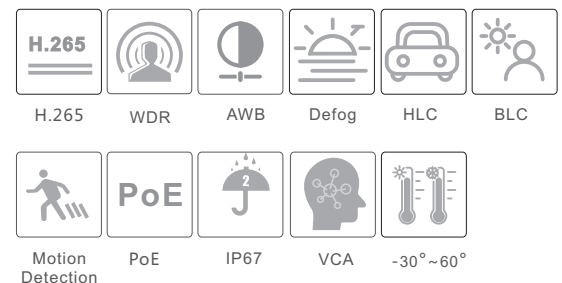

CAMERA

TD-9544S3

4MP Network IR Water-proof
Dome Camera

- 4MP (2560 × 1440) H.265 coding
- Max.resolution: 2560 × 1440
- ICR auto switch, true day / night, ROI coding
- 3D DNR, digital WDR, HLC, BLC, defog
- 20~30m IR night view distance
- DC12V/PoE power supply
- 1CH built-in MIC
- P2P function optional
- IP 67 ingress protection
- Support three streams
- Support remote monitoring by smart phones& tablet PCs with iOS and Android OS
- Intelligent analytics (optional): object removal detection, abnormal video signal detection, line crossing detection and region intrusion detection