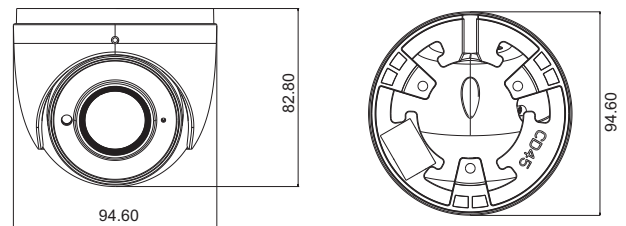

Others

Power Supply	DC12V/PoE
Power Consumption	< 5.5W
Operating Environment	- 30 °C ~ 60 °C (-22°F~140°F) Humidity: less than 95 % (non-condensing)
Dimensions (mm)	Φ 94.6 × 82.8
Weight (net)	Approx. 0.45KG
Installation	Ceiling mounting (Wall mounting available with the junction box and bracket)

DIMENSIONS